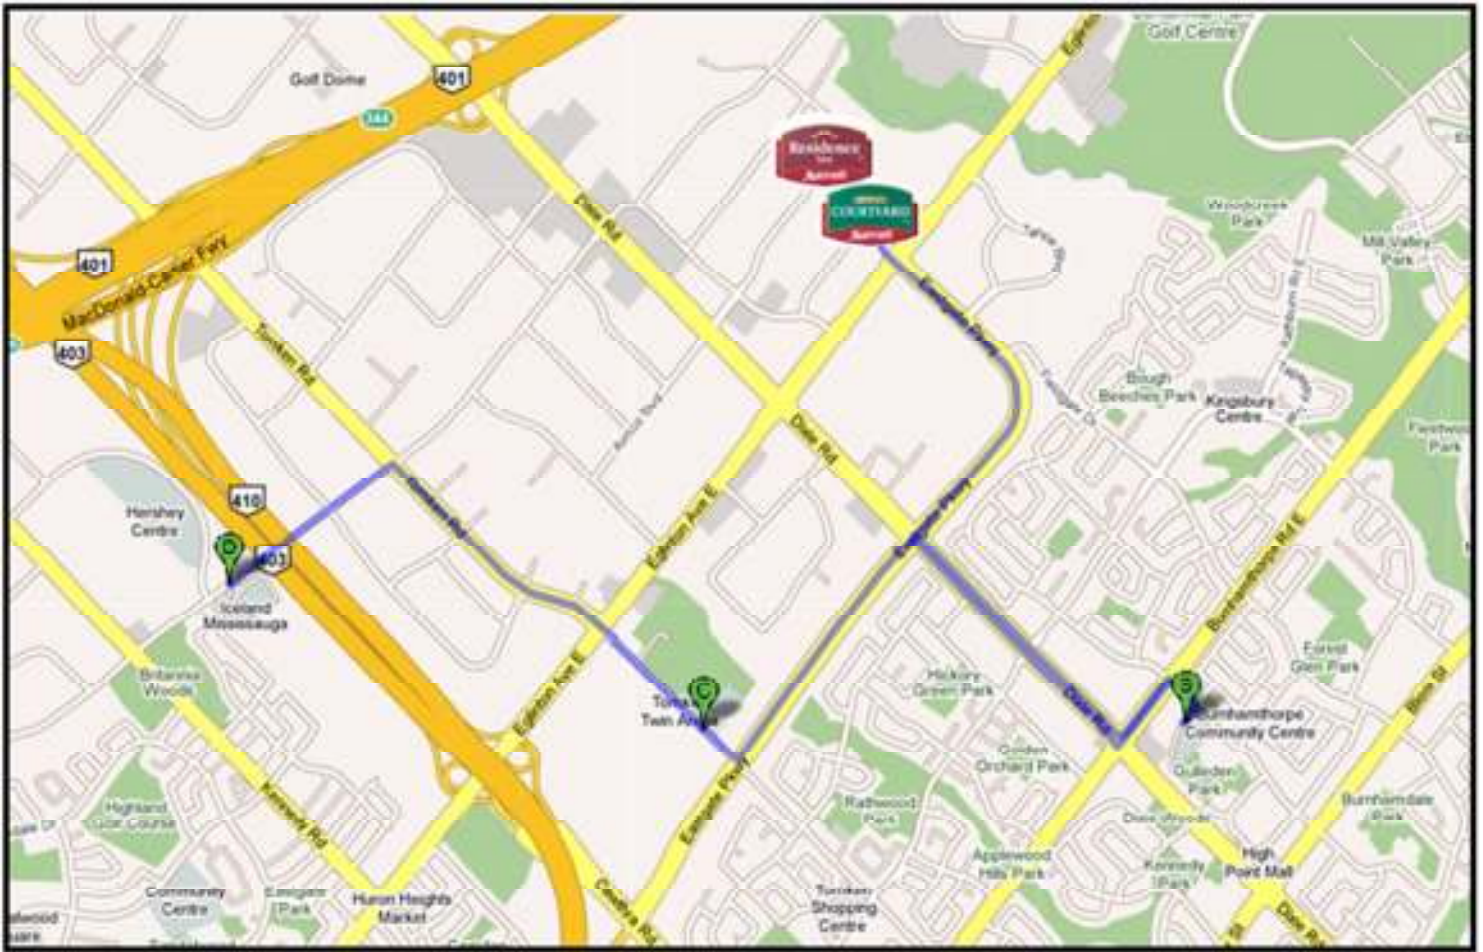

Residence Inn Marriott Mississauga Airport Corporate Centre West
5070 Creekbank Road, Mississauga, Ontario, L4W 5R2

Courtyard Mississauga Airport Corporate Centre West
5050 Creekbank Road, Mississauga, Ontario, L4W 5R2

B – Chic Murray Arena – 3.5 kms from Hotels

1500 Guelleden Drive, Mississauga, ON, L4X 2T7
Phone: 905-615-4630 | Fax: 905-615-4631

C – Tomken Twin Rinks – 3.1 kms from Hotels

4495 Tomken Road, Mississauga L4W 1J9
Phone: 905-615-4620 | Fax: 905-615-4621

D – Iceland Arena – 4.1 kms from Hotels

705 Matheson Blvd. E, Mississauga L4Z 3X9
Phone: 905-615-4680 | Fax: 905-615-4681